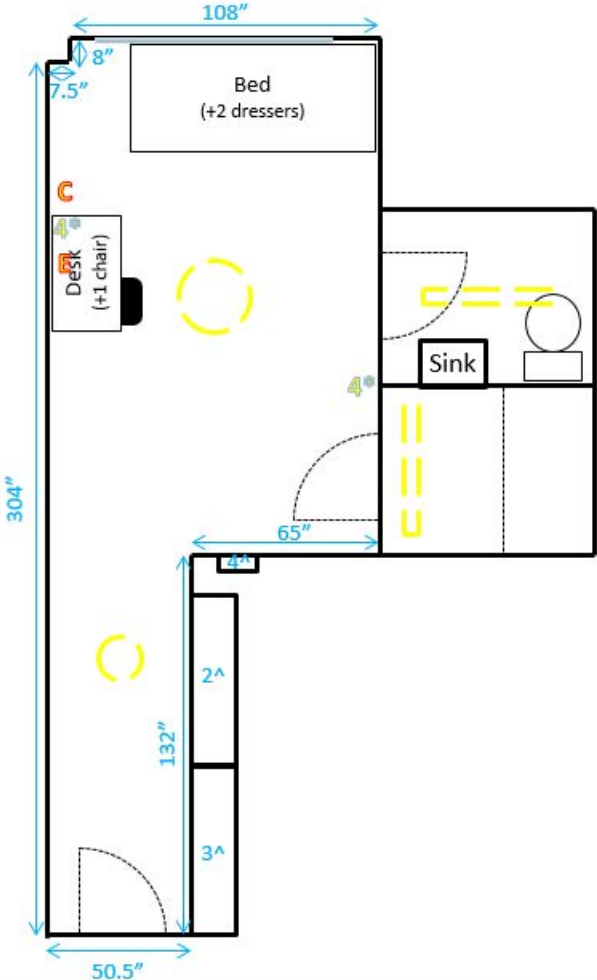

= Cable jack

= Ethernet jack

= Window

= Lighting fixture

= Furniture is movable

= Furniture is fixed

Hugh Hall 208 and 209

Key:

- = Number of outlets in area
- = Cable/Ethernet jacks
- = Cable jack
- = Ethernet jack
- = Window
- = Lighting fixture
- = Furniture is movable
- = Furniture is fixed

Hugh Hall 210

Key:

= Number of outlets in area

= Cable/Ethernet jacks

= Cable jack

= Ethernet jack

= Window

= Lighting fixture

= Furniture is movable

= Furniture is fixed

Hugh Hall 212

Key:

- = Number of outlets in area
- = Cable/Ethernet jacks
- = Cable jack
- = Ethernet jack
- = Window
- = Lighting fixture
- = Furniture is movable
- = Furniture is fixed

Hugh Hall 213

Key:

4* = Number of outlets in area