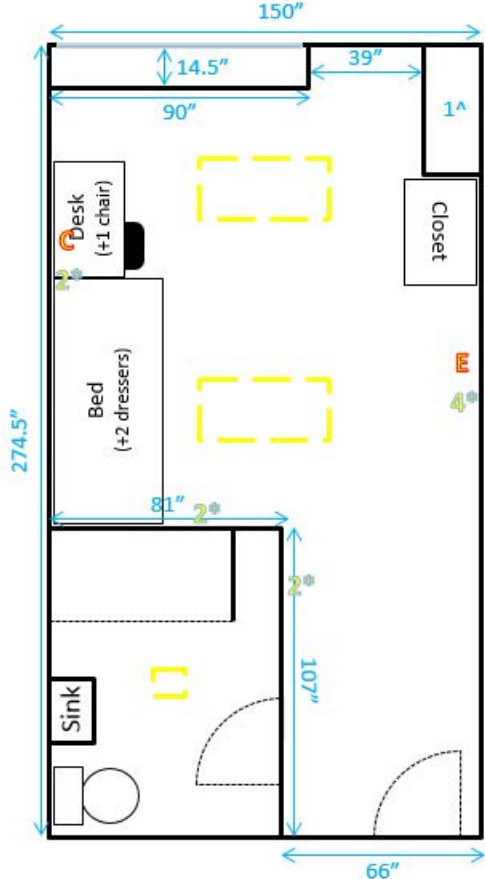

— = Window

⌋ = Lighting fixture

— = Furniture is movable

— = Furniture is fixed

Hugh Hall 207

Key:

= Number of outlets in area

= Cable/Ethernet jacks

— = Furniture is fixed

Hugh Hall 220 and 221

Key:

= Number of outlets in area

= Cable/Ethernet jacks

= Cable jack

= Ethernet jack

= Window

= Lighting fixture

= Furniture is movable

= Furniture is fixed

Hugh Hall 222

Key:

- = Number of outlets in area
- = Cable/Ethernet jacks
- = Cable jack
- = Ethernet jack
- = Window
- = Lighting fixture
- = Furniture is movable
- = Furniture is fixed

Hugh Hall 223

Key:

- = Number of outlets in area
- = Cable/Ethernet jacks
- = Cable jack
- = Ethernet jack
- = Window
- = Lighting fixture
- = Furniture is movable
- = Furniture is fixed

Hugh Hall 224

Key: