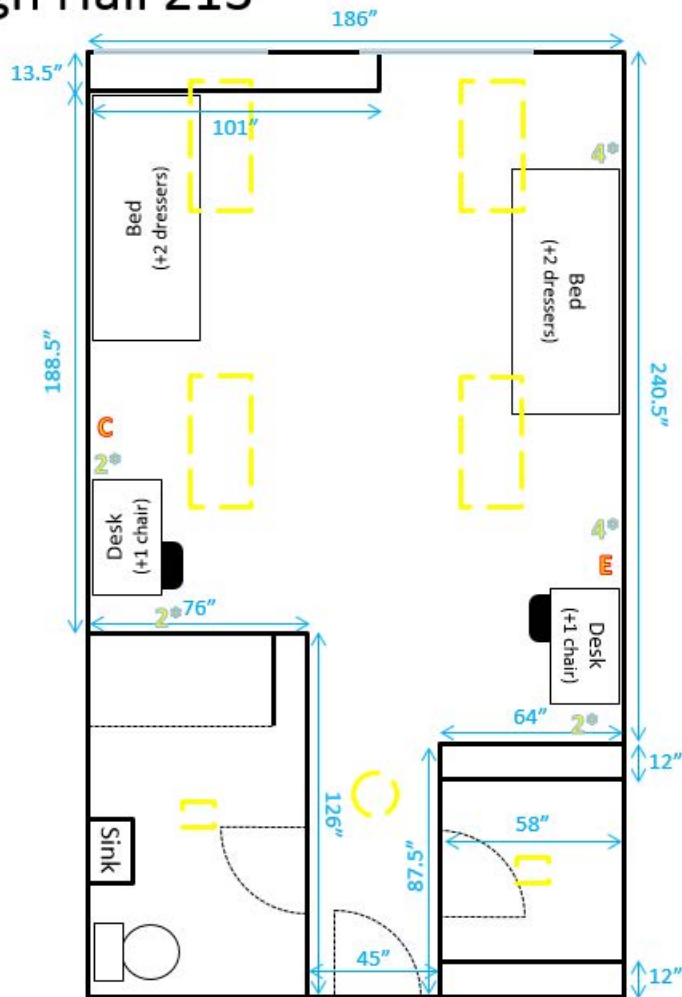

— = Window

⌋ = Lighting fixture

— = Furniture is movable

— = Furniture is fixed

Hugh Hall 207

Key:

= Number of outlets in area

= Cable/Ethernet jacks

- = Number of outlets in area
- = Cable/Ethernet jacks
- = Cable jack
- = Ethernet jack
- = Window
- = Lighting fixture
- = Furniture is movable
- = Furniture is fixed

Hugh Hall 210

Key:

= Number of outlets in area

= Cable/Ethernet jacks

= Cable jack

= Ethernet jack

= Window

= Lighting fixture

= Furniture is movable

= Furniture is fixed

Hugh Hall 212

Key:

- = Number of outlets in area
- = Cable/Ethernet jacks
- = Cable jack
- = Ethernet jack
- = Window
- = Lighting fixture
- = Furniture is movable
- = Furniture is fixed

Hugh Hall 213

Key:

4* = Number of outlets in area