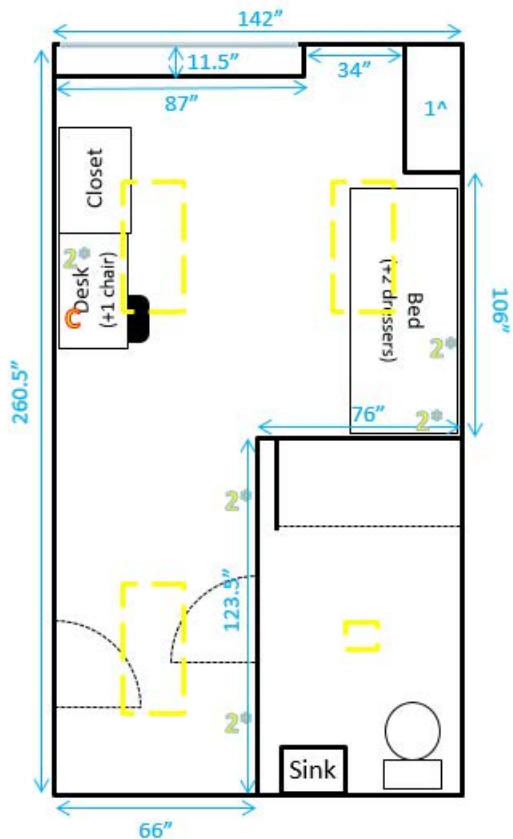

— = Furniture is movable

— = Furniture is fixed

Hugh Hall 215

Key:

- = Number of outlets in area
- = Cable/Ethernet jacks
- = Cable jack
- = Ethernet jack
- = Window
- = Lighting fixture
- = Furniture is movable
- = Furniture is fixed

Hugh Hall 216

Key:

⬤⬤ = Number of outlets in area

J = Cable/Ethernet jacks

C = Cable jack

E = Ethernet jack

— = Window

⬡ = Lighting fixture

— = Furniture is movable

— = Furniture is fixed

Hugh Hall 217

Key:

- = Number of outlets in area
- = Cable/Ethernet jacks
- = Cable jack
- = Ethernet jack
- = Window
- = Lighting fixture
- = Furniture is movable
- = Furniture is fixed

Hugh Hall 218

Key:

- ⚡* = Number of outlets in area
- J = Cable/Ethernet jacks
- C = Cable jack
- E = Ethernet jack
- = Window
- ⬜ = Lighting fixture
- = Furniture is movable
- = Furniture is fixed

Hugh Hall 219