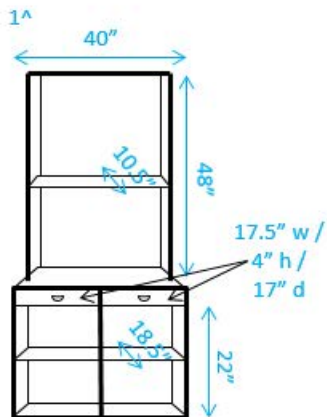

= Furniture is movable

= Furniture is fixed

Hugh Hall 227

Key:

⚡ = Number of outlets in area

J = Cable/Ethernet jacks

C = Cable jack

E = Ethernet jack

— = Window

⌋ = Lighting fixture

— = Furniture is movable

— = Furniture is fixed

Hugh Hall 228

Key:

- = Number of outlets in area
- = Cable/Ethernet jacks
- = Cable jack
- = Ethernet jack
- = Window
- = Lighting fixture
- = Furniture is movable
- = Furniture is fixed

Hugh Hall (Storage)

*Shelf heights are adjustable.

*Storage under the sinks is restricted due to pipes, but door sizes are marked for space reference.