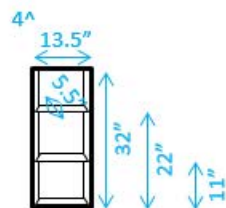

= Furniture is movable

= Furniture is fixed

Hugh Hall 227

Key:

⚡ = Number of outlets in area

J = Cable/Ethernet jacks

C = Cable jack

E = Ethernet jack

— = Window

⌋ = Lighting fixture

— = Furniture is movable

— = Furniture is fixed

Hugh Hall 228

Key:

- = Number of outlets in area
- = Cable/Ethernet jacks
- = Cable jack
- = Ethernet jack
- = Window
- = Lighting fixture
- = Furniture is movable
- = Furniture is fixed

Hugh Hall (Storage)

*Shelf heights are adjustable.

*Storage under the sinks is restricted due to pipes, but door sizes are marked for space reference.