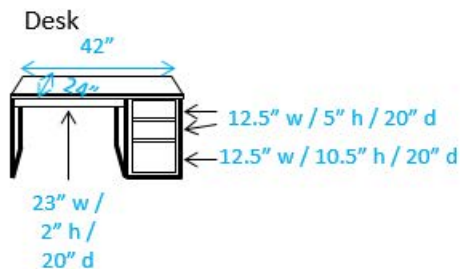

— = Window

⌋ = Lighting fixture

— = Furniture is movable

— = Furniture is fixed

Hugh Hall 228

Key:

- = Number of outlets in area
- = Cable/Ethernet jacks
- = Cable jack
- = Ethernet jack
- = Window
- = Lighting fixture
- = Furniture is movable
- = Furniture is fixed

Hugh Hall (Storage)

*Shelf heights are adjustable.

*Storage under the sinks is restricted due to pipes, but door sizes are marked for space reference.