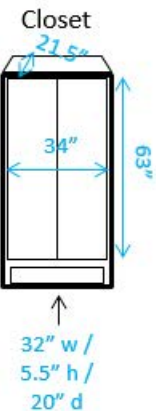

= Furniture is movable

= Furniture is fixed

Hugh Hall 227

Key:

⚡ = Number of outlets in area

J = Cable/Ethernet jacks

C = Cable jack

E = Ethernet jack

— = Window

⌋ = Lighting fixture

— = Furniture is movable

— = Furniture is fixed

Hugh Hall 228

Key:

- = Number of outlets in area
- = Cable/Ethernet jacks
- = Cable jack
- = Ethernet jack
- = Window
- = Lighting fixture
- = Furniture is movable
- = Furniture is fixed

Hugh Hall (Storage)

*Shelf heights are adjustable.

*Storage under the sinks is restricted due to pipes, but door sizes are marked for space reference.