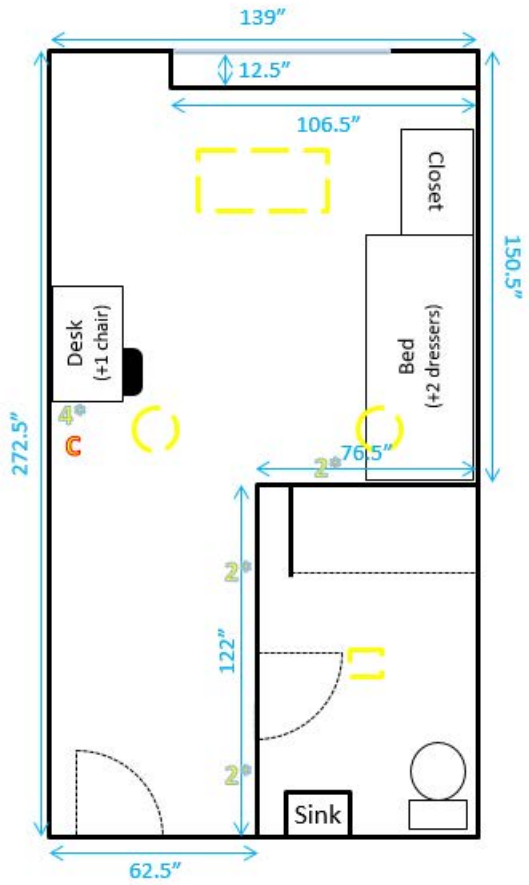

Hugh Hall 218

Key:

- ⚡* = Number of outlets in area
- J = Cable/Ethernet jacks
- C = Cable jack
- E = Ethernet jack
- = Window
- ⬜ = Lighting fixture
- = Furniture is movable
- = Furniture is fixed

Hugh Hall 219

Key:

2* = Number of outlets in area

J = Cable/Ethernet jacks

C = Cable jack

E = Ethernet jack

— = Window

— = Lighting fixture

— = Furniture is movable

— = Furniture is fixed

Hugh Hall 220 and 221

Key:

= Number of outlets in area

= Cable/Ethernet jacks

= Cable jack

= Ethernet jack

= Window

= Lighting fixture

= Furniture is movable

= Furniture is fixed

Hugh Hall 222

Key:

- = Number of outlets in area
- = Cable/Ethernet jacks
- = Cable jack
- = Ethernet jack
- = Window
- = Lighting fixture
- = Furniture is movable
- = Furniture is fixed