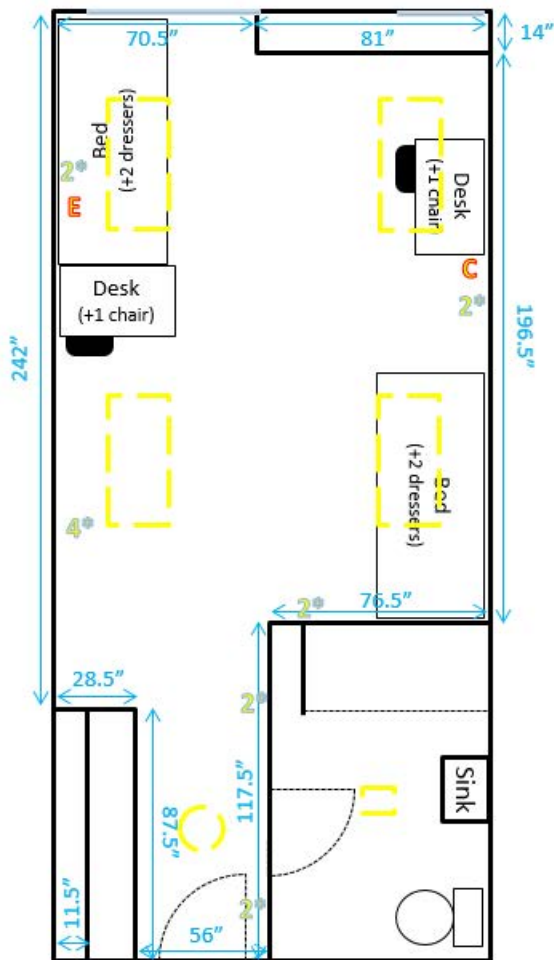

Key:

- = Number of outlets in area
- = Cable/Ethernet jacks
- = Cable jack
- = Ethernet jack
- = Window
- = Lighting fixture
- = Furniture is movable
- = Furniture is fixed

Hugh Hall 213

Key:

4* = Number of outlets in area

J = Cable/Ethernet jacks

C = Cable jack

E = Ethernet jack

Light blue shaded area = Window

Yellow dashed box = Lighting fixture

Solid black outline = Furniture is movable

Thick black outline = Furniture is fixed

Hugh Hall 214

Key:

☼☼ = Number of outlets in area

J = Cable/Ethernet jacks

C = Cable jack

E = Ethernet jack

— = Window

⌈⌋ = Lighting fixture

— = Furniture is movable

— = Furniture is fixed

Hugh Hall 215

Key:

- = Number of outlets in area
- = Cable/Ethernet jacks
- = Cable jack
- = Ethernet jack
- = Window
- = Lighting fixture
- = Furniture is movable
- = Furniture is fixed