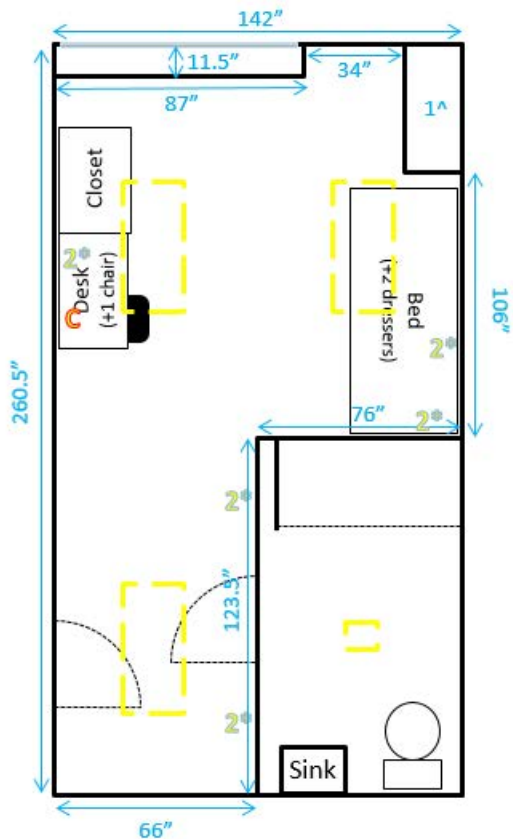

- = Number of outlets in area
- = Cable/Ethernet jacks
- = Cable jack
- = Ethernet jack
- = Window
- = Lighting fixture
- = Furniture is movable
- = Furniture is fixed

Hugh Hall 210

Key:

= Number of outlets in area

— = Furniture is fixed

Hugh Hall 220 and 221

Key:

= Number of outlets in area

= Cable/Ethernet jacks

= Cable jack

= Ethernet jack

= Window

= Lighting fixture

= Furniture is movable

= Furniture is fixed

Hugh Hall 222

Key:

- = Number of outlets in area
- = Cable/Ethernet jacks
- = Cable jack
- = Ethernet jack
- = Window
- = Lighting fixture
- = Furniture is movable
- = Furniture is fixed

Hugh Hall 223

Key:

- = Number of outlets in area
- = Cable/Ethernet jacks
- = Cable jack
- = Ethernet jack
- = Window
- = Lighting fixture
- = Furniture is movable
- = Furniture is fixed

Hugh Hall 224

Key: