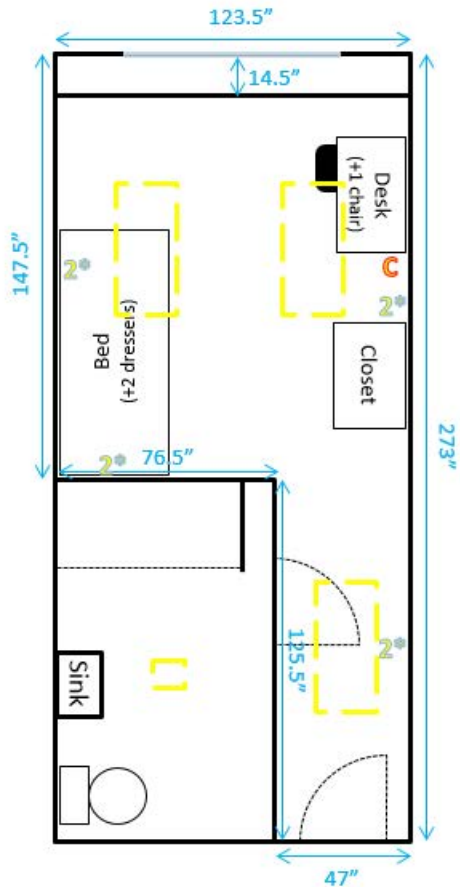

= Furniture is movable

= Furniture is fixed

Hugh Hall 202 and 203

Key:

= Number of outlets in area

= Cable/Ethernet jacks

= Cable jack

= Ethernet jack

= Window

= Lighting fixture

= Furniture is movable

= Furniture is fixed

Hugh Hall 204

Key:

- = Number of outlets in area
- = Cable/Ethernet jacks
- = Cable jack
- = Ethernet jack
- = Window
- = Lighting fixture
- = Furniture is movable
- = Furniture is fixed

Hugh Hall 205

Key:

= Number of outlets in area

= Cable/Ethernet jacks

= Cable jack

= Ethernet jack

= Window

= Lighting fixture

— = Window

⌋ = Lighting fixture

— = Furniture is movable

— = Furniture is fixed

Hugh Hall 207

Key:

= Number of outlets in area

= Cable/Ethernet jacks