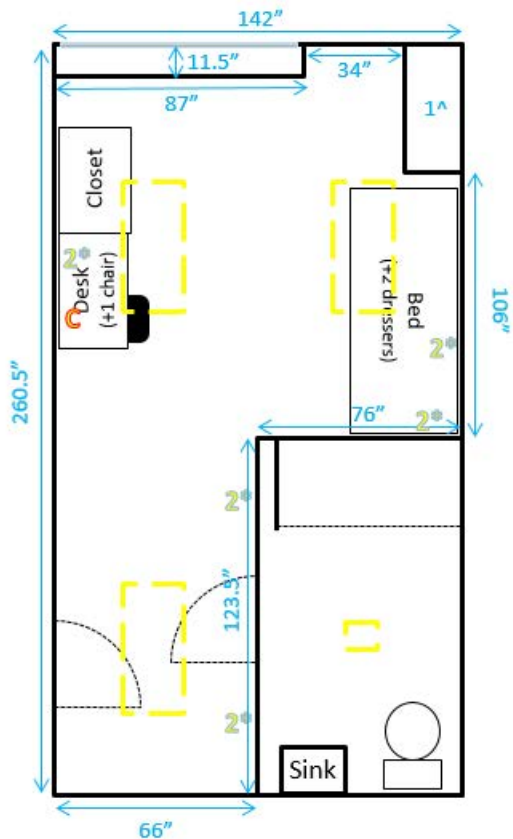

= Furniture is movable

= Furniture is fixed

Hugh Hall 206

Key:

2* = Number of outlets in area

J = Cable/Ethernet jacks

C = Cable jack

E = Ethernet jack

— = Window

⌋ = Lighting fixture

— = Furniture is movable

— = Furniture is fixed

Hugh Hall 207

Key:

= Number of outlets in area

= Cable/Ethernet jacks

= Cable jack

= Ethernet jack

= Window

= Lighting fixture

= Furniture is movable

= Furniture is fixed

Hugh Hall 208 and 209

Key:

- = Number of outlets in area
- = Cable/Ethernet jacks
- = Cable jack
- = Ethernet jack
- = Window
- = Lighting fixture
- = Furniture is movable
- = Furniture is fixed

Hugh Hall 210

Key:

= Number of outlets in area