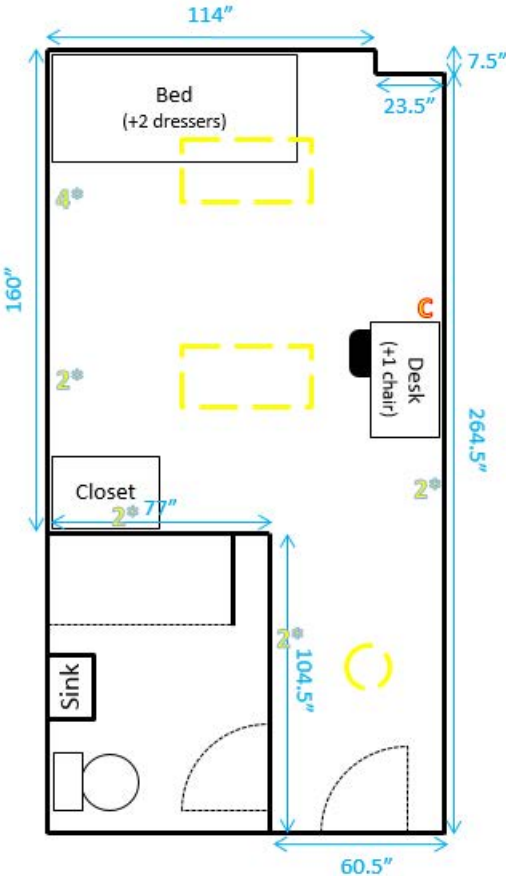

— = Window

⌋ = Lighting fixture

— = Furniture is movable

— = Furniture is fixed

Hugh Hall 207

Key:

= Number of outlets in area

= Cable/Ethernet jacks

Hugh Hall 216

Key:

⬤⬤ = Number of outlets in area

J = Cable/Ethernet jacks

C = Cable jack

E = Ethernet jack

— = Window

⬡ = Lighting fixture

— = Furniture is movable

— = Furniture is fixed

Hugh Hall 217

Key:

- = Number of outlets in area
- = Cable/Ethernet jacks
- = Cable jack
- = Ethernet jack
- = Window
- = Lighting fixture
- = Furniture is movable
- = Furniture is fixed

Hugh Hall 218

Key:

- ⚡* = Number of outlets in area
- J = Cable/Ethernet jacks
- C = Cable jack
- E = Ethernet jack
- = Window
- ⬜ = Lighting fixture
- = Furniture is movable
- = Furniture is fixed

Hugh Hall 219