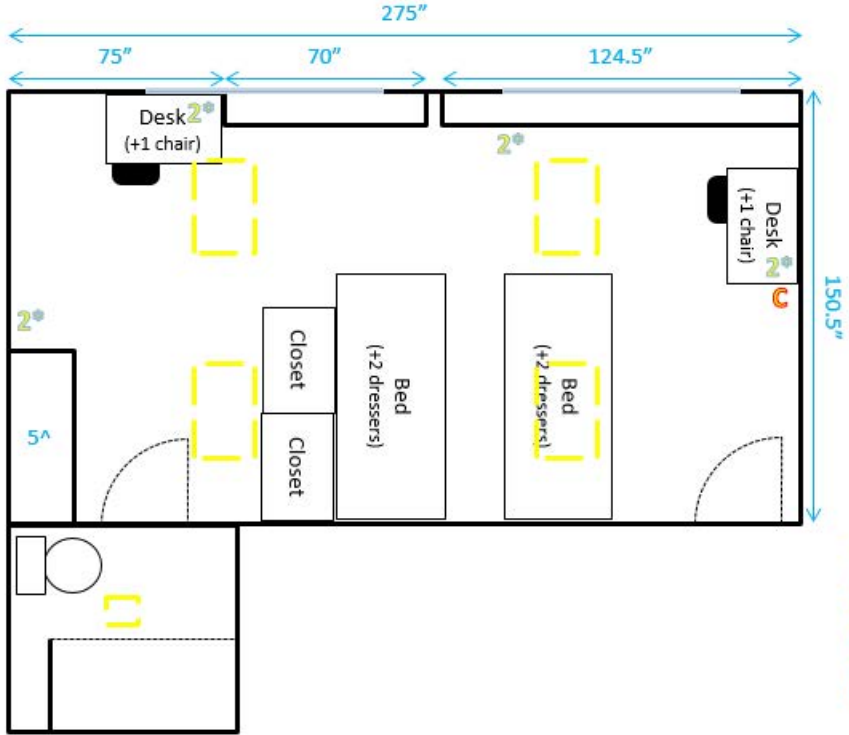

- = Number of outlets in area
- = Cable/Ethernet jacks
- = Cable jack
- = Ethernet jack
- = Window
- = Lighting fixture
- = Furniture is movable
- = Furniture is fixed

Hugh Hall 210

Key:

= Number of outlets in area

= Furniture is movable

= Furniture is fixed

Hugh Hall 227

Key:

⚡ = Number of outlets in area

J = Cable/Ethernet jacks

C = Cable jack

E = Ethernet jack

— = Window

⌋ = Lighting fixture

— = Furniture is movable

— = Furniture is fixed

Hugh Hall 228

Key:

- = Number of outlets in area
- = Cable/Ethernet jacks
- = Cable jack
- = Ethernet jack
- = Window
- = Lighting fixture
- = Furniture is movable
- = Furniture is fixed

Hugh Hall (Storage)

*Shelf heights are adjustable.

*Storage under the sinks is restricted due to pipes, but door sizes are marked for space reference.