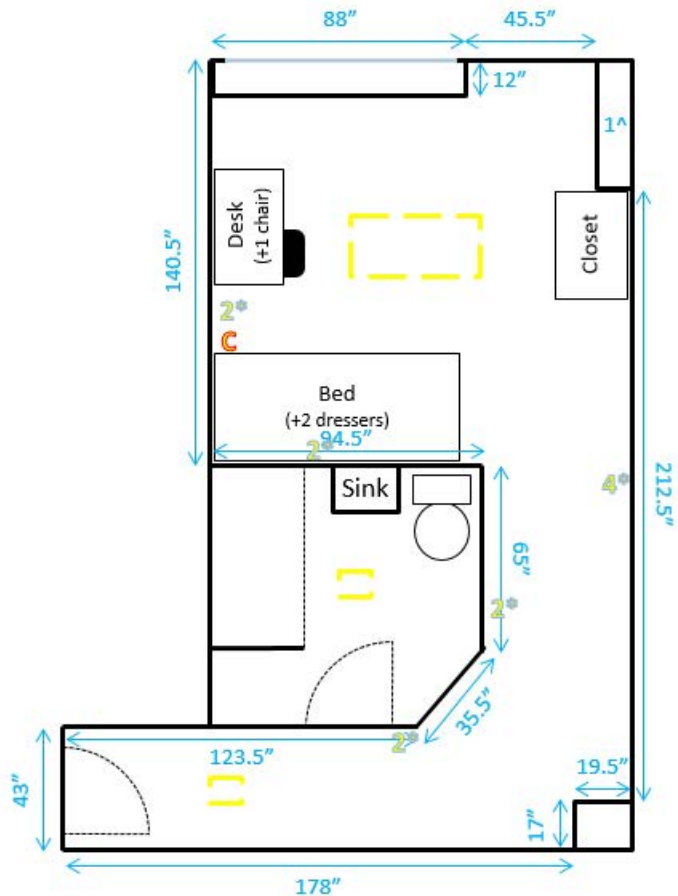

Hugh Hall 201

Key:

= Number of outlets in area

= Cable/Ethernet jacks

= Cable jack

= Ethernet jack

= Window

= Lighting fixture

= Furniture is movable

= Furniture is fixed

Hugh Hall 202 and 203

Key:

= Number of outlets in area

= Cable/Ethernet jacks

= Cable jack

= Ethernet jack

= Window

= Lighting fixture

= Furniture is movable

= Furniture is fixed

Hugh Hall 204

Key:

- = Number of outlets in area
- = Cable/Ethernet jacks
- = Cable jack
- = Ethernet jack
- = Window
- = Lighting fixture
- = Furniture is movable
- = Furniture is fixed

— = Window

⌋ = Lighting fixture

— = Furniture is movable

— = Furniture is fixed

Hugh Hall 207

Key:

= Number of outlets in area

= Cable/Ethernet jacks