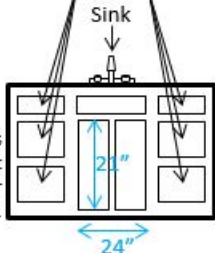

= Furniture is movable

= Furniture is fixed

Hugh Hall 227

Key:

⚡ = Number of outlets in area

J = Cable/Ethernet jacks

C = Cable jack

E = Ethernet jack

— = Window

⌋ = Lighting fixture

— = Furniture is movable

— = Furniture is fixed

Hugh Hall 228

Key:

- = Number of outlets in area
- = Cable/Ethernet jacks
- = Cable jack
- = Ethernet jack
- = Window
- = Lighting fixture
- = Furniture is movable
- = Furniture is fixed

Hugh Hall (Storage)

*Shelf heights are adjustable.

*Storage under the sinks is restricted due to pipes, but door sizes are marked for space reference.