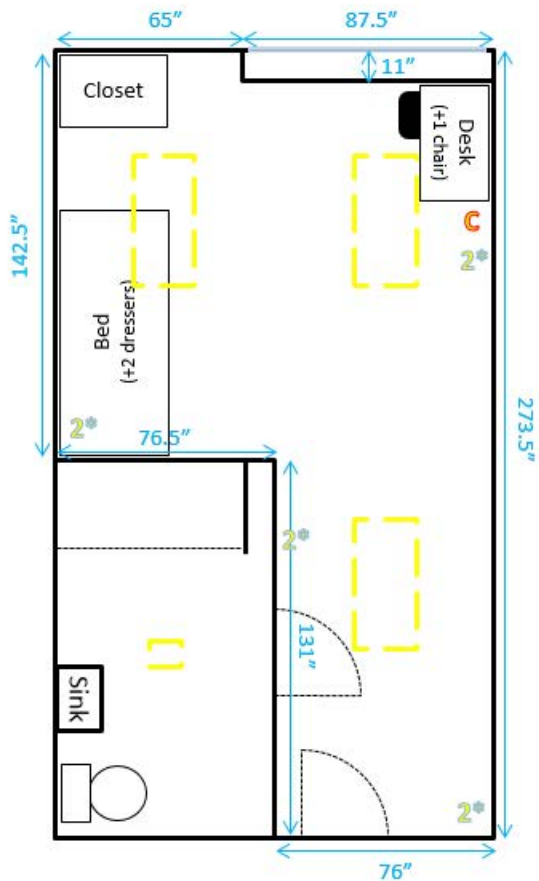

Hugh Hall 206

Key:

2* = Number of outlets in area

J = Cable/Ethernet jacks

C = Cable jack

E = Ethernet jack

— = Window

⌋ = Lighting fixture

— = Furniture is movable

— = Furniture is fixed