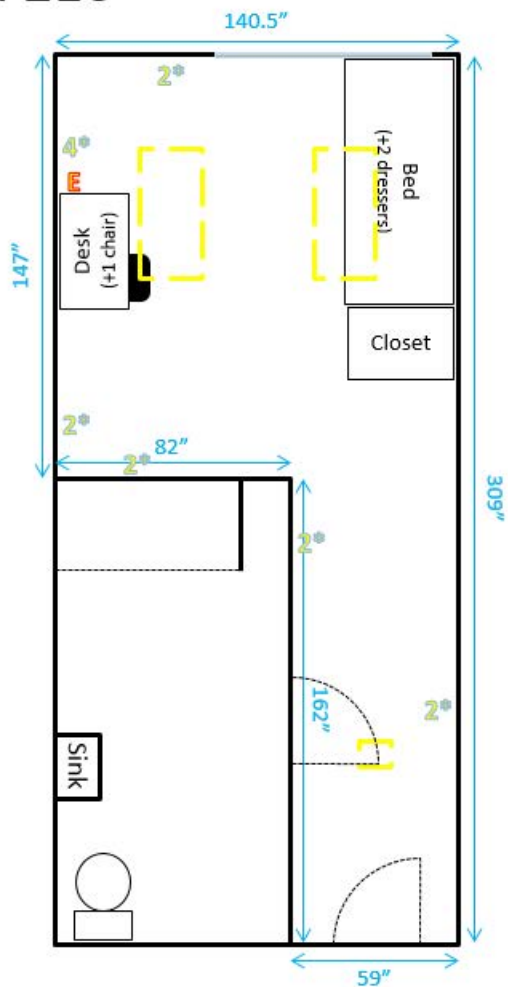

— = Window

⌋ = Lighting fixture

— = Furniture is movable

— = Furniture is fixed

Hugh Hall 207

Key:

= Number of outlets in area

= Cable/Ethernet jacks

= Cable jack

= Ethernet jack

= Window

= Lighting fixture

= Furniture is movable

= Furniture is fixed

Hugh Hall 208 and 209

Key:

- = Number of outlets in area
- = Cable/Ethernet jacks
- = Cable jack
- = Ethernet jack
- = Window
- = Lighting fixture
- = Furniture is movable
- = Furniture is fixed

Hugh Hall 210

Key:

= Number of outlets in area

Key:

- = Number of outlets in area
- = Cable/Ethernet jacks
- = Cable jack
- = Ethernet jack
- = Window
- = Lighting fixture
- = Furniture is movable
- = Furniture is fixed

Hugh Hall 213

Key:

4* = Number of outlets in area