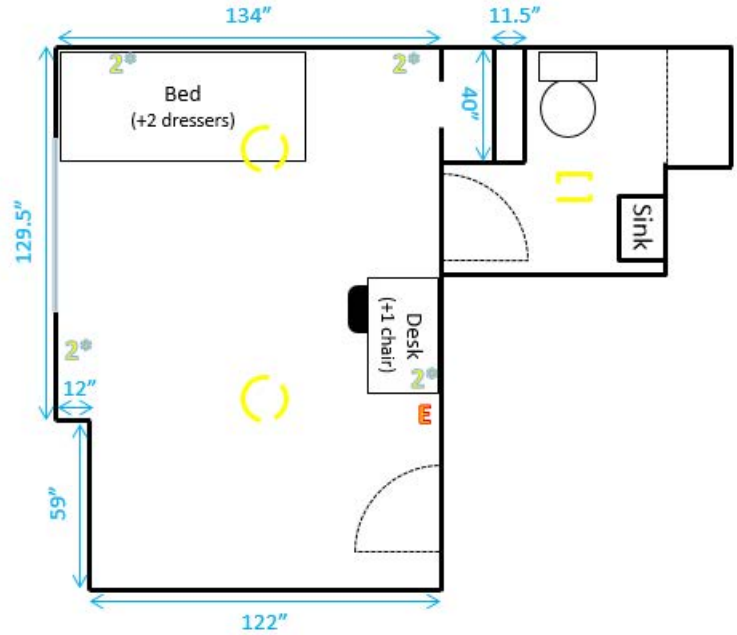

- = Number of outlets in area
- = Cable/Ethernet jacks
- = Cable jack
- = Ethernet jack
- = Window
- = Lighting fixture
- = Furniture is movable
- = Furniture is fixed

Hugh Hall 210

Key:

= Number of outlets in area

— = Furniture is movable

— = Furniture is fixed

Hugh Hall 215

Key:

- = Number of outlets in area
- = Cable/Ethernet jacks
- = Cable jack
- = Ethernet jack
- = Window
- = Lighting fixture
- = Furniture is movable
- = Furniture is fixed

Hugh Hall 216

Key:

⬤⬤ = Number of outlets in area

J = Cable/Ethernet jacks

C = Cable jack

E = Ethernet jack

— = Window

⬡ = Lighting fixture

— = Furniture is movable

— = Furniture is fixed

Hugh Hall 217

Key:

- = Number of outlets in area
- = Cable/Ethernet jacks
- = Cable jack
- = Ethernet jack
- = Window
- = Lighting fixture
- = Furniture is movable
- = Furniture is fixed