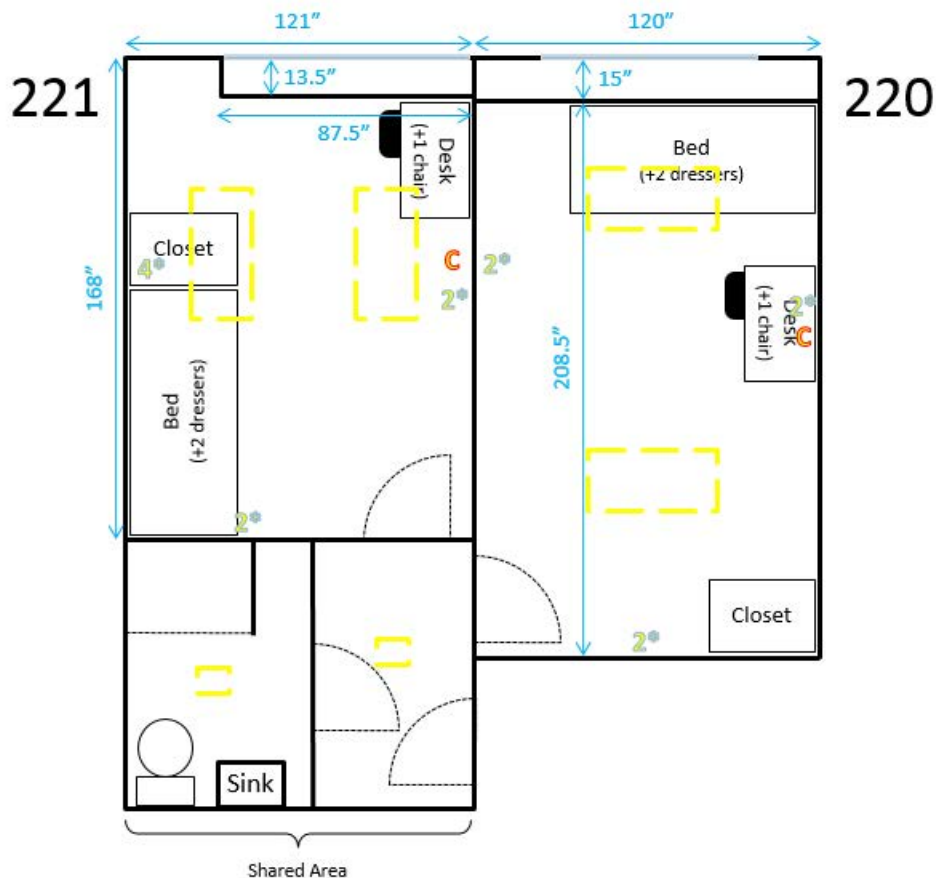

— = Window

⌋ = Lighting fixture

— = Furniture is movable

— = Furniture is fixed

Hugh Hall 207

Key:

= Number of outlets in area

= Cable/Ethernet jacks

Hugh Hall 218

Key:

- ⚡* = Number of outlets in area
- J = Cable/Ethernet jacks
- C = Cable jack
- E = Ethernet jack
- = Window
- ⬜ = Lighting fixture
- = Furniture is movable
- = Furniture is fixed

Hugh Hall 219

Key:

2* = Number of outlets in area

J = Cable/Ethernet jacks

C = Cable jack

E = Ethernet jack

— = Window

— = Lighting fixture

— = Furniture is movable

— = Furniture is fixed

Hugh Hall 220 and 221

Key:

= Number of outlets in area

= Cable/Ethernet jacks

= Cable jack

= Ethernet jack

= Window