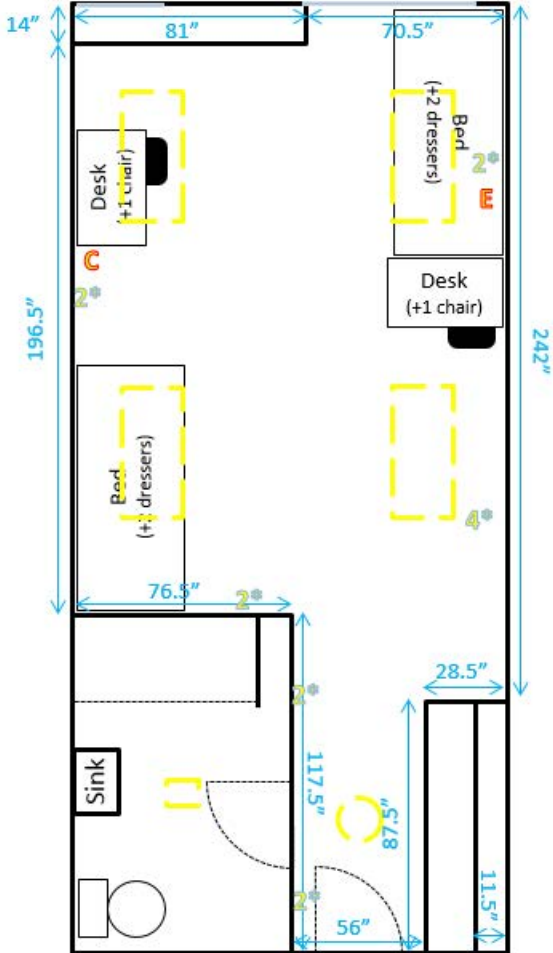

- = Number of outlets in area
- = Cable/Ethernet jacks
- = Cable jack
- = Ethernet jack
- = Window
- = Lighting fixture
- = Furniture is movable
- = Furniture is fixed

Hugh Hall 210

Key:

= Number of outlets in area

Key:

- = Number of outlets in area
- = Cable/Ethernet jacks
- = Cable jack
- = Ethernet jack
- = Window
- = Lighting fixture
- = Furniture is movable
- = Furniture is fixed

Hugh Hall 213

Key:

4* = Number of outlets in area

Hugh Hall 214

Key:

☼☼ = Number of outlets in area

J = Cable/Ethernet jacks

C = Cable jack

E = Ethernet jack

— = Window

⌈⌋ = Lighting fixture

— = Furniture is movable

— = Furniture is fixed

Hugh Hall 215

Key:

- = Number of outlets in area
- = Cable/Ethernet jacks
- = Cable jack
- = Ethernet jack
- = Window
- = Lighting fixture
- = Furniture is movable
- = Furniture is fixed