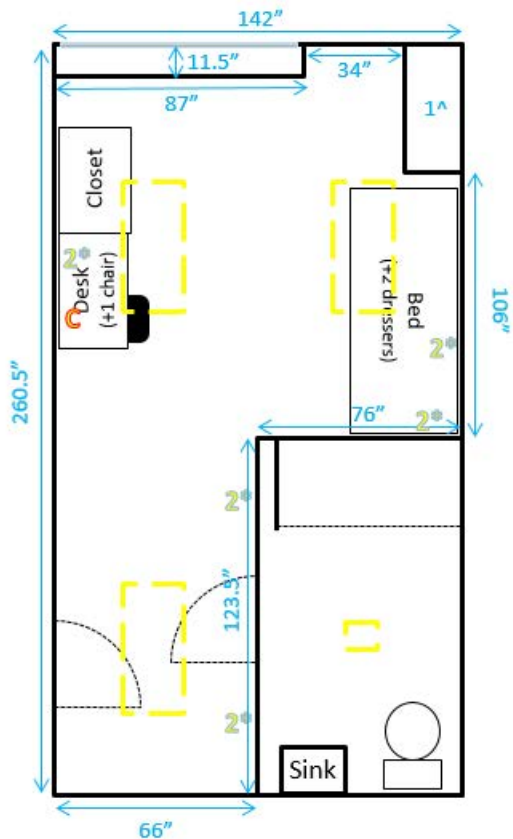

- = Number of outlets in area
- = Cable/Ethernet jacks
- = Cable jack
- = Ethernet jack
- = Window
- = Lighting fixture
- = Furniture is movable
- = Furniture is fixed

Hugh Hall 210

Key:

= Number of outlets in area

2* = Number of outlets in area

J = Cable/Ethernet jacks

C = Cable jack

E = Ethernet jack

— = Window

— = Lighting fixture

— = Furniture is movable

— = Furniture is fixed

Hugh Hall 225 and 226

Key:

= Number of outlets in area

= Cable/Ethernet jacks

= Cable jack

= Ethernet jack

= Window

= Lighting fixture

= Furniture is movable

= Furniture is fixed

Hugh Hall 227

Key:

⚡ = Number of outlets in area

J = Cable/Ethernet jacks

C = Cable jack

E = Ethernet jack