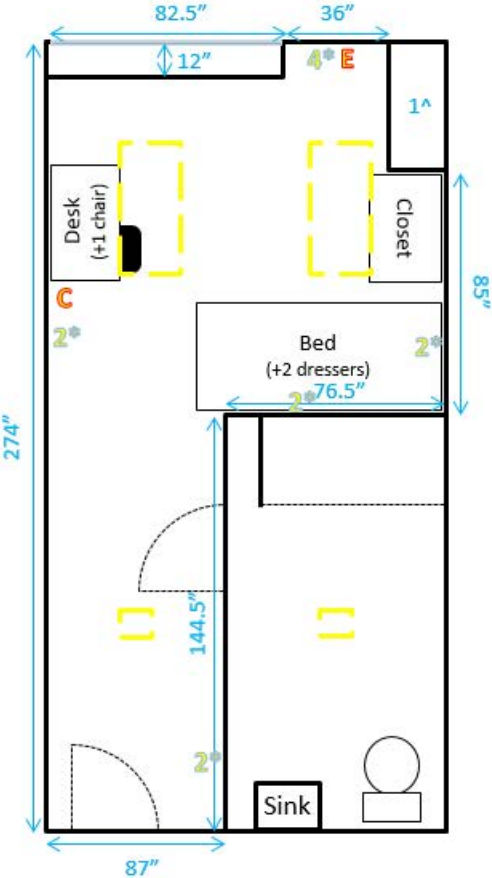

Hugh Hall 201

Key:

= Number of outlets in area

= Cable/Ethernet jacks

= Cable jack

= Ethernet jack

= Window

= Lighting fixture

= Furniture is movable

= Furniture is fixed

Hugh Hall 202 and 203

Key:

= Number of outlets in area

= Cable/Ethernet jacks

= Cable jack

= Ethernet jack

= Window

= Lighting fixture

= Furniture is movable

= Furniture is fixed

Hugh Hall 204

Key:

- = Number of outlets in area
- = Cable/Ethernet jacks
- = Cable jack
- = Ethernet jack
- = Window
- = Lighting fixture
- = Furniture is movable
- = Furniture is fixed

Hugh Hall 205

Key:

= Number of outlets in area

= Cable/Ethernet jacks

= Cable jack

= Ethernet jack

= Window

= Lighting fixture