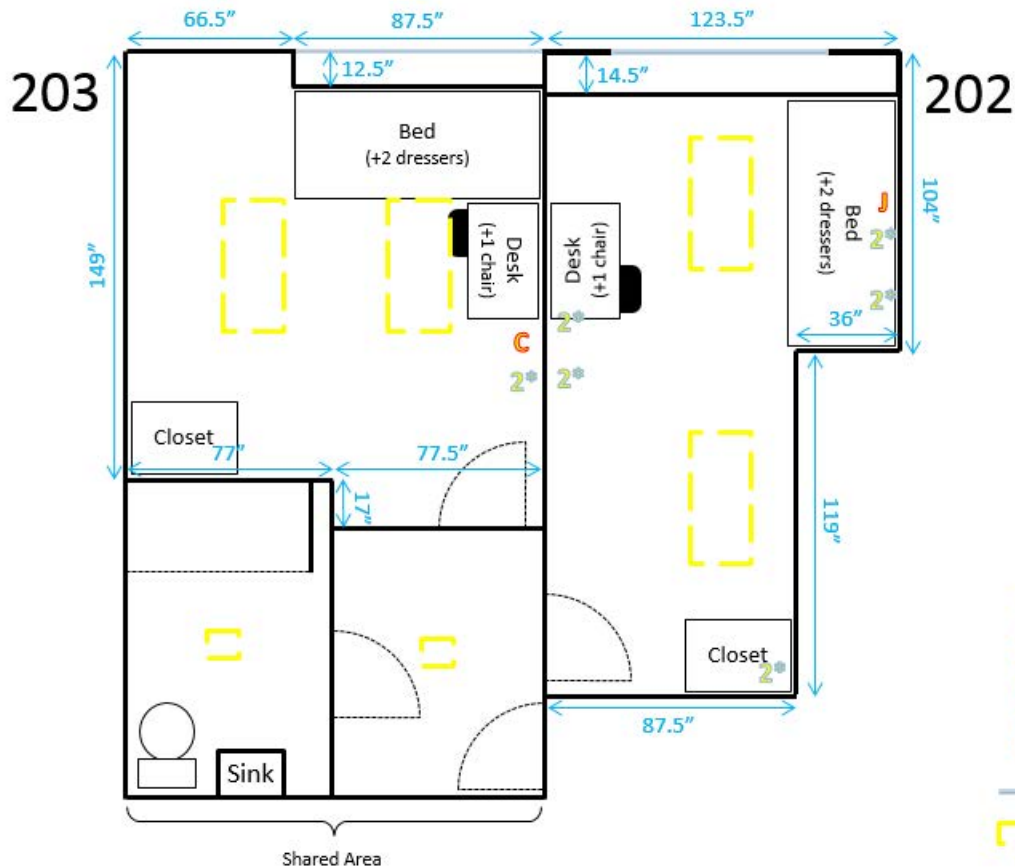

Hugh Hall 201

Key:

= Number of outlets in area

= Cable/Ethernet jacks

= Cable jack

= Ethernet jack

= Window

= Lighting fixture

= Furniture is movable

= Furniture is fixed

Hugh Hall 202 and 203

Key:

= Number of outlets in area

= Cable/Ethernet jacks

= Cable jack

= Ethernet jack

= Window

= Lighting fixture

= Furniture is movable

= Furniture is fixed

Hugh Hall 204

Key:

- = Number of outlets in area
- = Cable/Ethernet jacks
- = Cable jack
- = Ethernet jack
- = Window
- = Lighting fixture
- = Furniture is movable
- = Furniture is fixed

— = Window

⌋ = Lighting fixture

— = Furniture is movable

— = Furniture is fixed

Hugh Hall 207

Key:

= Number of outlets in area

= Cable/Ethernet jacks