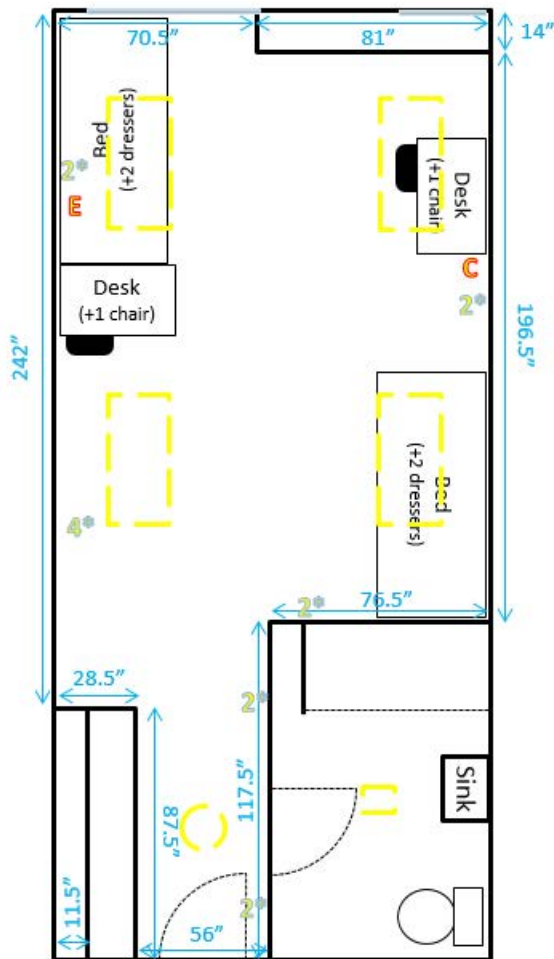

Hugh Hall 214

Key:

☼☼ = Number of outlets in area

J = Cable/Ethernet jacks

C = Cable jack

E = Ethernet jack

— = Window

⌈⌋ = Lighting fixture

— = Furniture is movable

— = Furniture is fixed

Hugh Hall 215

Key:

- = Number of outlets in area
- = Cable/Ethernet jacks
- = Cable jack
- = Ethernet jack
- = Window
- = Lighting fixture
- = Furniture is movable
- = Furniture is fixed

Hugh Hall 216

Key:

⬤⬤ = Number of outlets in area

J = Cable/Ethernet jacks

C = Cable jack

E = Ethernet jack

— = Window

⬡ = Lighting fixture

— = Furniture is movable

— = Furniture is fixed

Hugh Hall 217

Key:

- = Number of outlets in area
- = Cable/Ethernet jacks
- = Cable jack
- = Ethernet jack
- = Window
- = Lighting fixture
- = Furniture is movable
- = Furniture is fixed