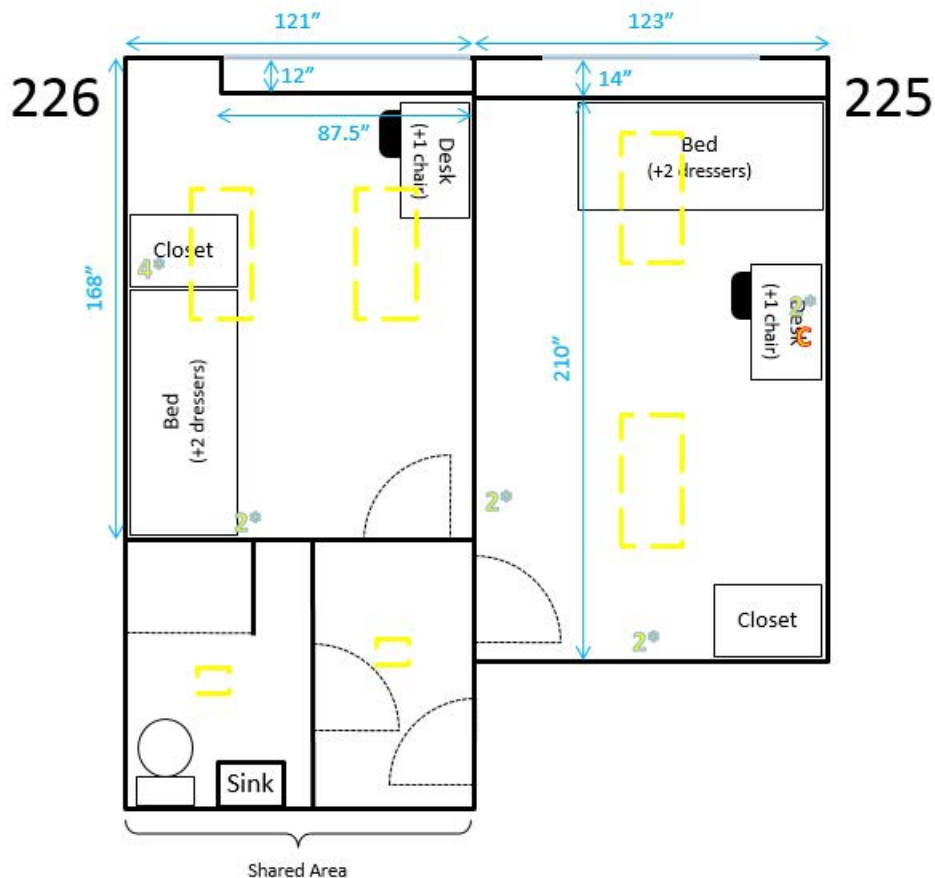

— = Window

⌋ = Lighting fixture

— = Furniture is movable

— = Furniture is fixed

Hugh Hall 207

Key:

= Number of outlets in area

= Cable/Ethernet jacks

Hugh Hall 223

Key:

- = Number of outlets in area
- = Cable/Ethernet jacks
- = Cable jack
- = Ethernet jack
- = Window
- = Lighting fixture
- = Furniture is movable
- = Furniture is fixed

Hugh Hall 224

Key:

2* = Number of outlets in area

J = Cable/Ethernet jacks

C = Cable jack

E = Ethernet jack

— = Window

— = Lighting fixture

— = Furniture is movable

— = Furniture is fixed

Hugh Hall 225 and 226

Key:

= Number of outlets in area

= Cable/Ethernet jacks

= Cable jack

= Ethernet jack

= Window

= Lighting fixture